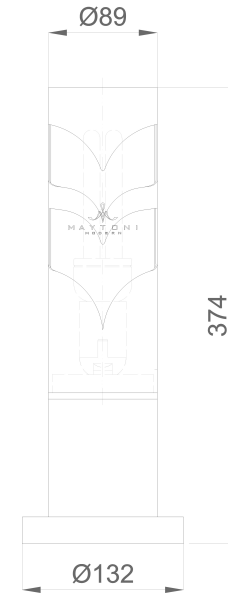

Instruction

Collection: OUTDOOR
Series: FIFTH AVENUE
Model: S710-37-31-B
Mobile

- Mobile

1 x E27 (11W)

MAYTONI
DECORATIVE LIGHTING

www.maytoni.de