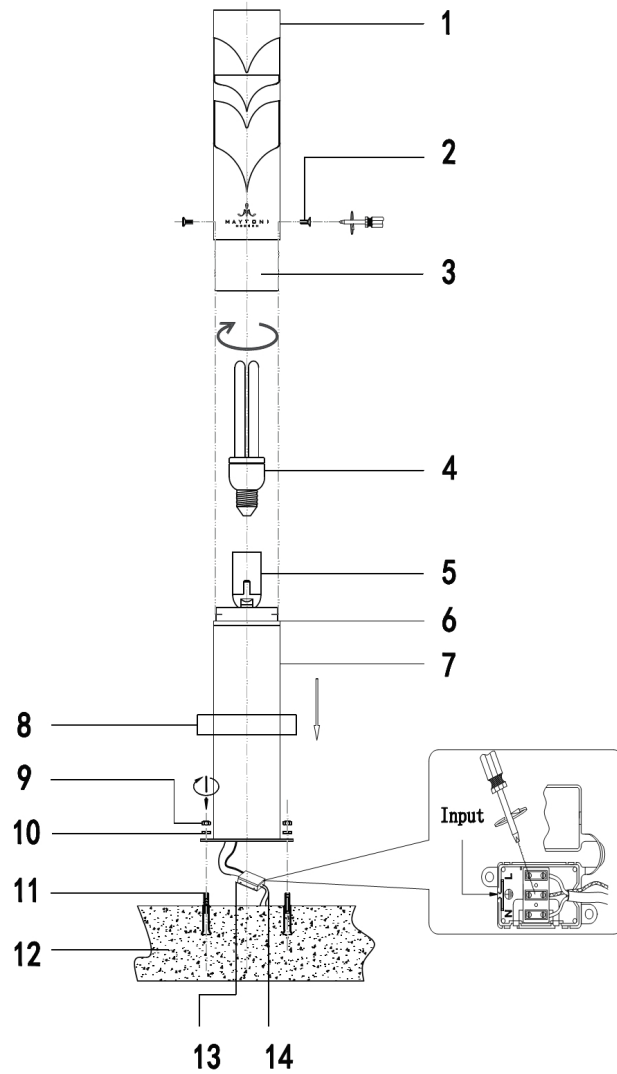

Instruction

Collection: OUTDOOR
Series: FIFTH AVENUE
Model: S710-37-31-B
Mobile

- Mobile

1 x E27 (11W)

MAYTONI
DECORATIVE LIGHTING

www.maytoni.de