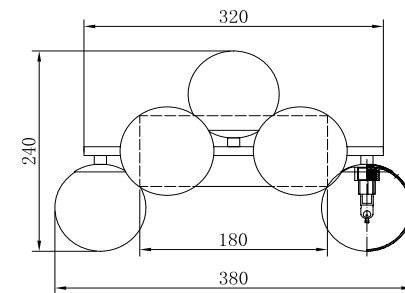

# Instruction

MOD547WL-05CH

5 x G9 (28W)

Model: MOD547WL-05CH  
Collection: Modern  
Series: Dallas

Wall Lamps