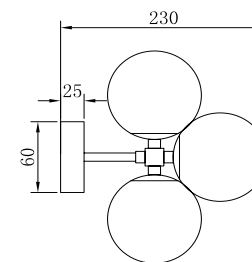

# Instruction

MOD547WL-05CH

5 x G9 (28W)

Model: MOD547WL-05CH  
Collection: Modern  
Series: Dallas

Wall Lamps