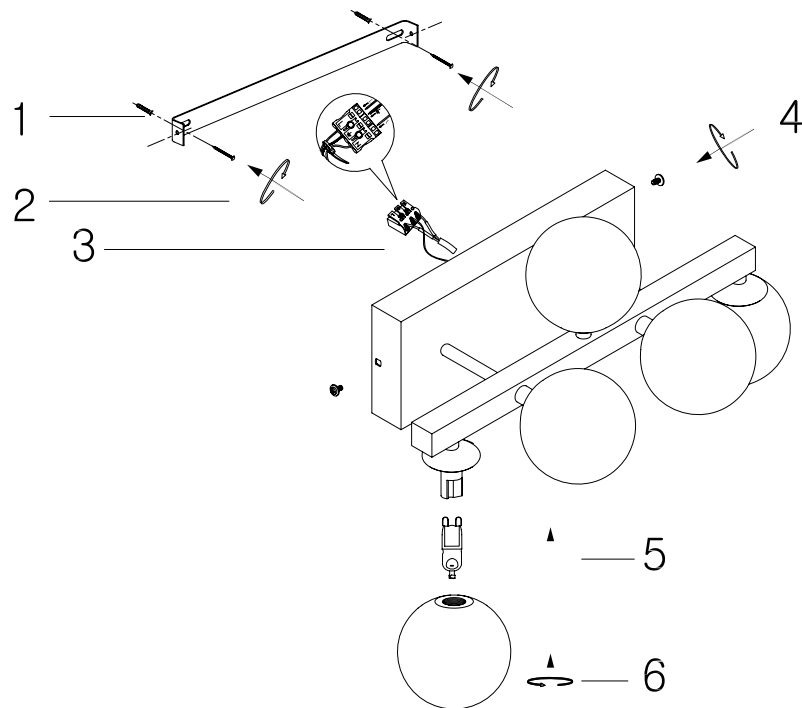

# Instruction

MOD547WL-05CH

5 x G9 (28W)

Model: MOD547WL-05CH  
Collection: Modern  
Series: Dallas

Wall Lamps