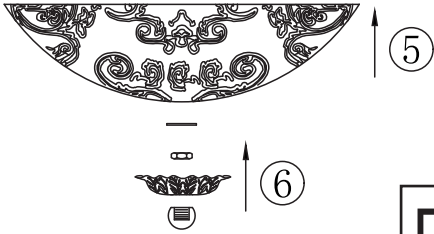

Instruction

Collection: Wall & Ceiling
Series: Diametrik
Model: C907-CL-06-W
Ceiling lamp

6 x E27 (40w)

MAYTONI
DECORATIVE LIGHTING
www.maytoni.de