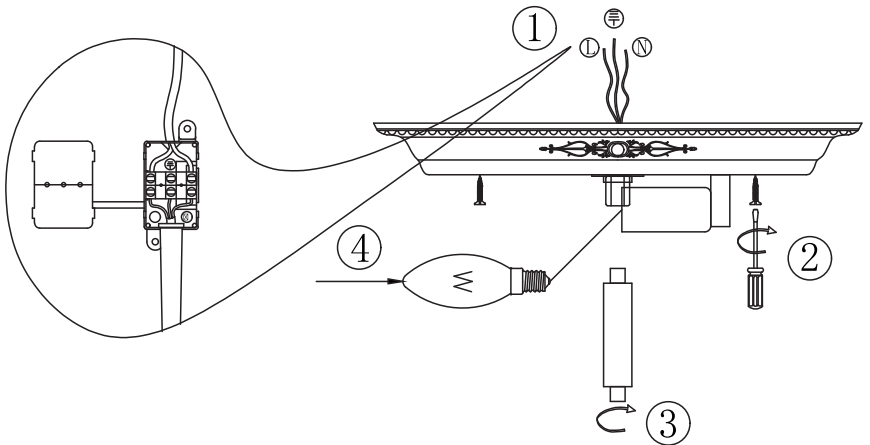

Instruction

Collection: Wall & Ceiling
Series: Diametrik
Model: C907-CL-06-W
Ceiling lamp

6 x E27 (40w)

MAYTONI
DECORATIVE LIGHTING
www.maytoni.de