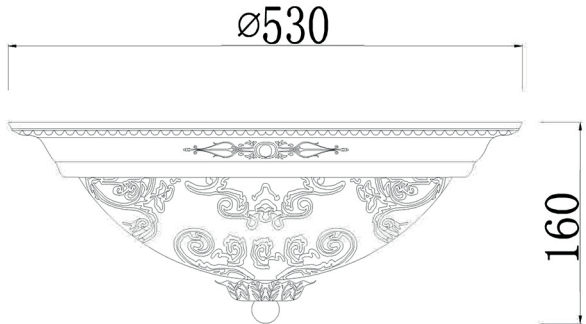

Instruction

Collection: Wall & Ceiling
Series: Diametrik
Model: C907-CL-06-W
Ceiling lamp

6 x E27 (40w)

MAYTONI
DECORATIVE LIGHTING
www.maytoni.de