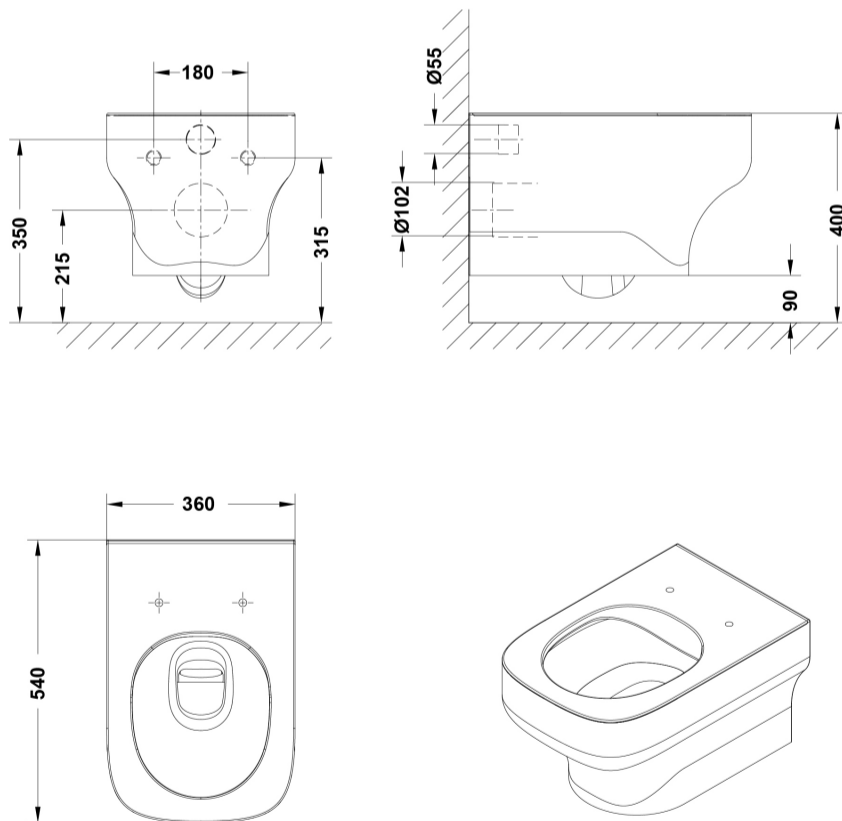

Downloads

2D

- 357.48 KB Wall hung WC pan 54x36 cm. - Técnico (.AI)
- 321.29 KB Wall hung WC pan 54x36 cm. - Técnico (.DWG)