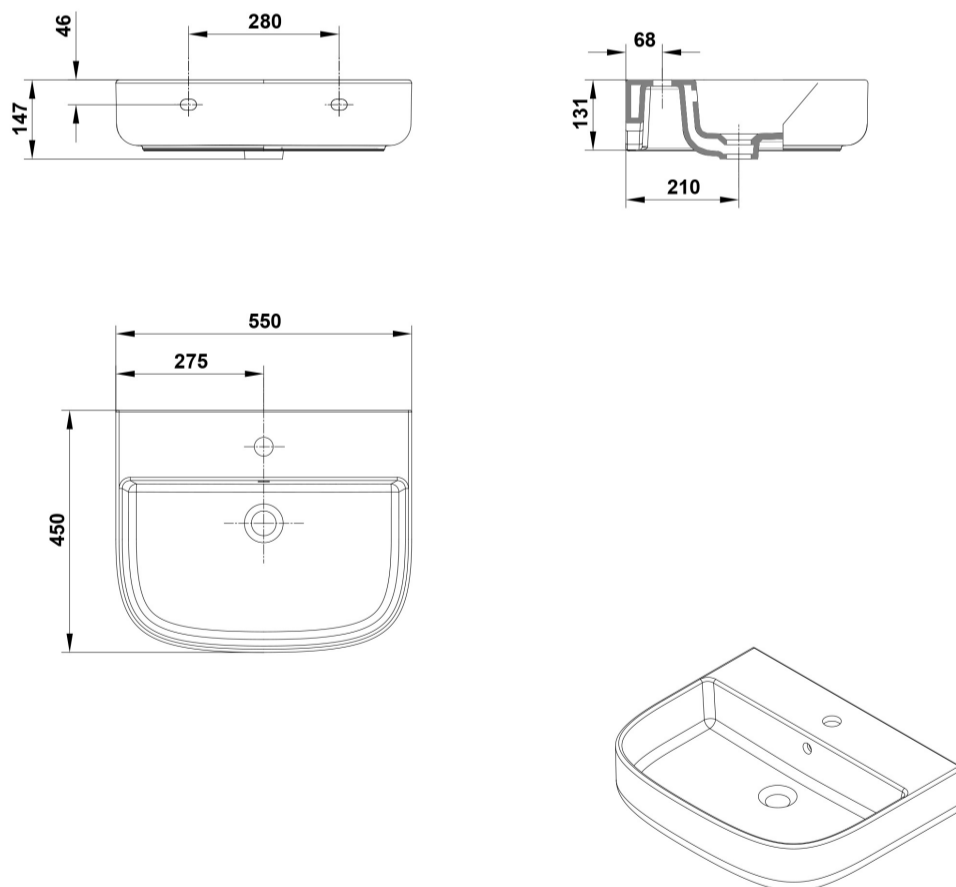

REF 40045

COLOURS/FINISHES

01
White

ARTICLES

Ref	Product/Set	Measurements	€/u
40045	Wash-basin with overflow	55 x 45 cm	

PRODUCT INFORMATION

Features

Wash-basin 55 x 45 cm. with overflow. / 16 Kg./ 24 units pallet. Wall-hung installation

COMPLEMENTS

SUGGESTIONS

SETTING

TECHNICAL DRAWINGS

2D

-  371.98 KB  Wash-basin 55x45 cm. - Técnico (.AI)
-  533.95 KB  Wash-basin 55x45 cm. - Técnico (.DWG)
-  3.82 MB  Wash-basin 55x45 cm. - Técnico (.DXF)
-  389.63 KB  Wash-basin 55x45 cm. - Técnico (.PDF)