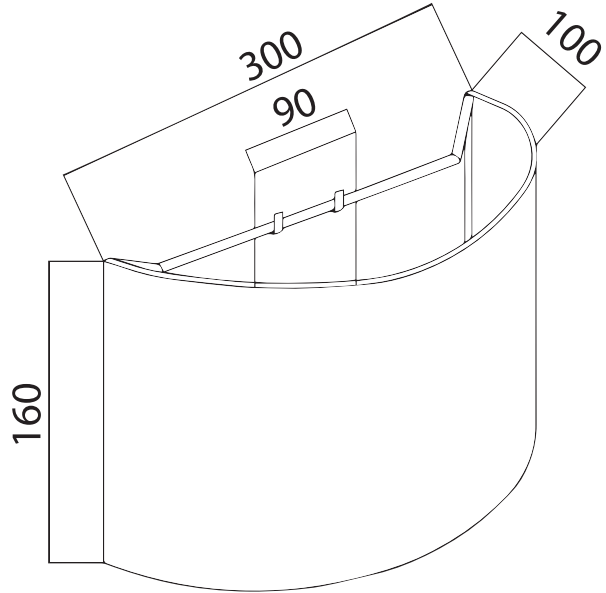

# Instruction

Collection: Modern  
Series: Toronto  
Model: MOD974-WLBase-01-Black

1 x E14 (40w)

**MAYTONI**  
DECORATIVE LIGHTING

[www.maytoni.de](http://www.maytoni.de)