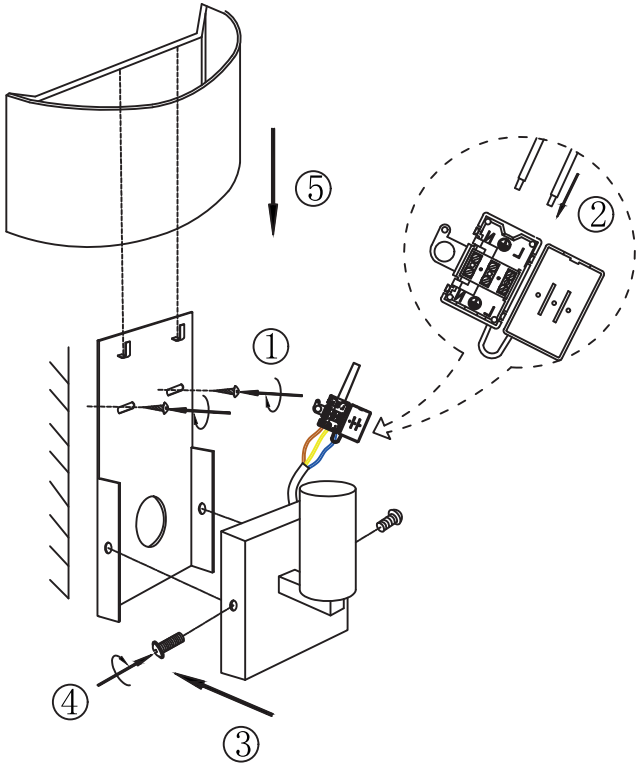

# Instruction

Collection: Modern  
Series: Toronto  
Model: MOD974-WLBase-01-Black

1 x E14 (40w)

**MAYTONI**  
DECORATIVE LIGHTING

[www.maytoni.de](http://www.maytoni.de)