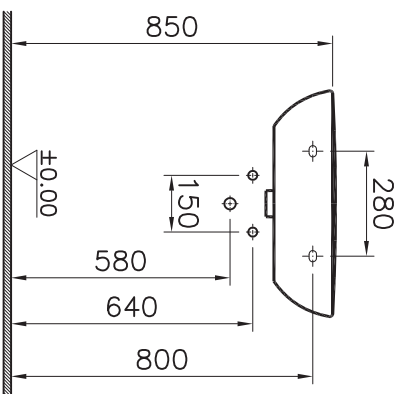

Theoretic Mass(kg)	Revision
Surface Area(dm <sup>2</sup> )	<b>A4</b>

Thread	Hole	Shaft

1	1	Washbasin 60 cm	Part Name	5786-0001	Drawing No	Ceramic	Material Class
item Quantity		Part Name		Drawing No	Material	Ceramic	Material Class
		ZENITHUM		Series	Material	Ceramic	Material Class
		Washbasin 45 cm		Series	Material	Ceramic	Material Class