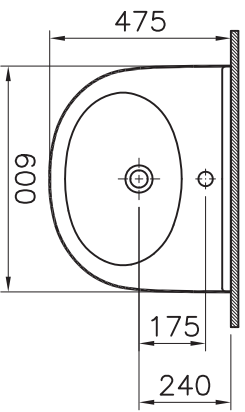

Theoretic Mass(kg)	Revision
Surface Area(dm <sup>2</sup> )	<b>A4</b>

Thread	Hole	Shaft

1	1	Washbasin 60 cm	Part Name	5786-0001	Drawing No	Ceramic	Material Class
item Quantity		Part Name		Drawing No	Material	Ceramic	Material Class
		ZENITHUM		Series	Material	Ceramic	Material Class
		Washbasin 45 cm		Series	Material	Ceramic	Material Class