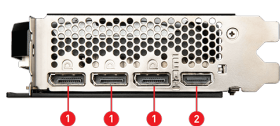

SPECIFICATIONS

Model Name	GeForce RTX™ 4060 Ti VENTUS 3X E 8G OC
Graphics Processing Unit	NVIDIA® GeForce RTX™ 4060 Ti
Interface	PCI Express® Gen 4 x16 (uses x8)
Core Clocks	Extreme Performance: 2580 MHz (MSI Center) Boost: 2565 MHz
CUDA® CORES	4352 Units
Memory Speed	18 Gbps
Memory	8GB GDDR6
Memory Bus	128-bit
Output	DisplayPort x 3 (v1.4a) HDMI™ x 1 (Supports 4K@120Hz HDR and 8K@60Hz HDR and Variable Refresh Rate (VRR) as specified in HDMI™ 2.1a)
HDCP Support	Y
Power consumption	160 W
Power connectors	8-pin x 1
Recommended PSU	550 W
Card Dimension (mm)	308 x 120 x 43 mm
Weight (Card / Package)	728 g / 1080 g
DirectX Version Support	12 Ultimate
OpenGL Version Support	4.6
Maximum Displays	4
G-SYNC® technology	Y
Digital Maximum Resolution	7680 x 4320

CONNECTIONS

1. DisplayPort
2. HDMI™

FEATURES

Triple Fan

Three fans and a huge heatsink ensure a cool and quiet experience for you.

TORX FAN 4.0

A masterpiece of teamwork, fan blades work in pairs to create unprecedented levels of focused air pressure.

Copper Baseplate

A solid nickel-plated copper baseplate transfers heat from the GPU to all heat pipes for better cooling.

Core Pipe

Precision-machined heat pipes ensure max contact to the GPU and spread heat along the full length of the heatsink.

Airflow Control

Don't sweat it, Airflow Control guides the air to exactly where it needs to be for maximum cooling.

Reinforcing Backplate

The reinforcing backplate features a flow-through design that provides additional ventilation.