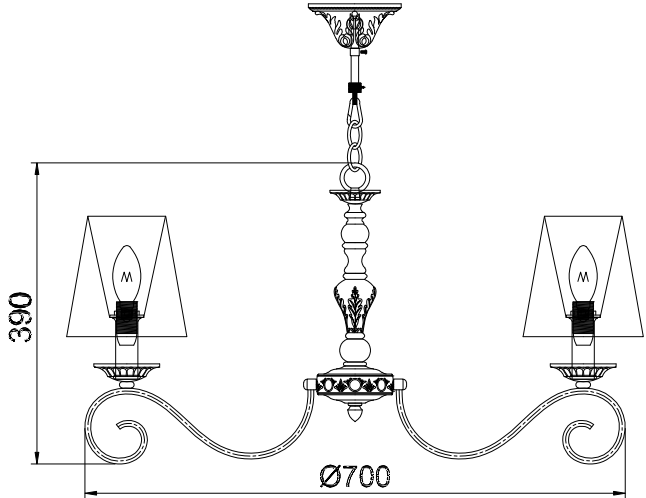

Instruction

Collection: Elegant
Series: Bouquet
Model: ARM023-08-S
Suspended

 – Suspended

8 x E14 (40w)

MAYTONI
DECORATIVE LIGHTING

www.maytoni.de