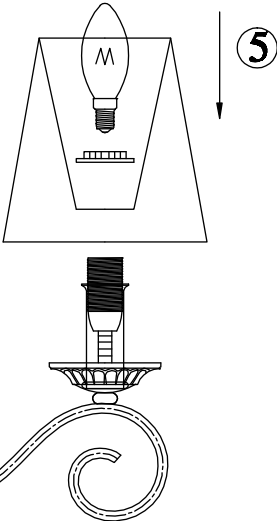

Instruction

Collection: Elegant
Series: Bouquet
Model: ARM023-08-S
Suspended

 – Suspended

8 x E14 (40w)

MAYTONI
DECORATIVE LIGHTING

www.maytoni.de