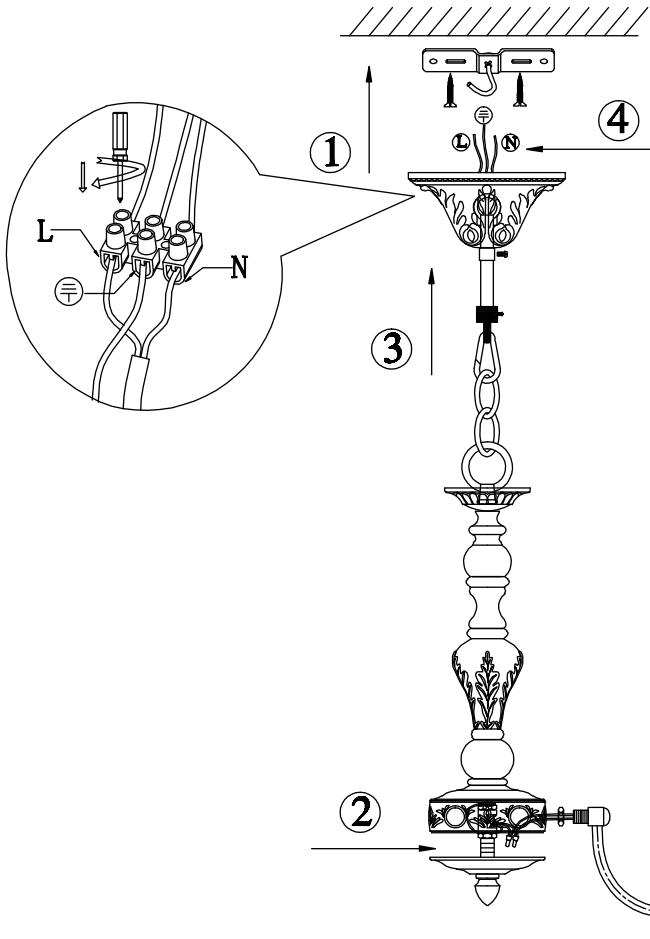

Instruction

Collection: Elegant
Series: Bouquet
Model: ARM023-08-S
Suspended

 – Suspended

8 x E14 (40w)

MAYTONI
DECORATIVE LIGHTING

www.maytoni.de