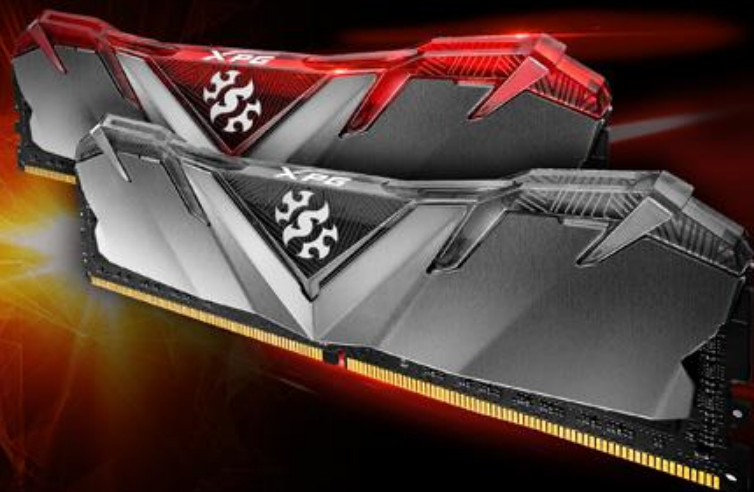

XPG GAMMIX D30  
DDR4 Memory Module

## XPG GAMMIX D30 DDR4 Memory Module

Whether you're a gamer, PC enthusiast, or overclocker, you'll appreciate the combination of the GAMMIX D30's edgy wing-shaped design and excellent speeds of up to 4133MHz. What's more, it features Intel® XMP 2.0 profiles for hassle-free overclocking when you need an extra boost.