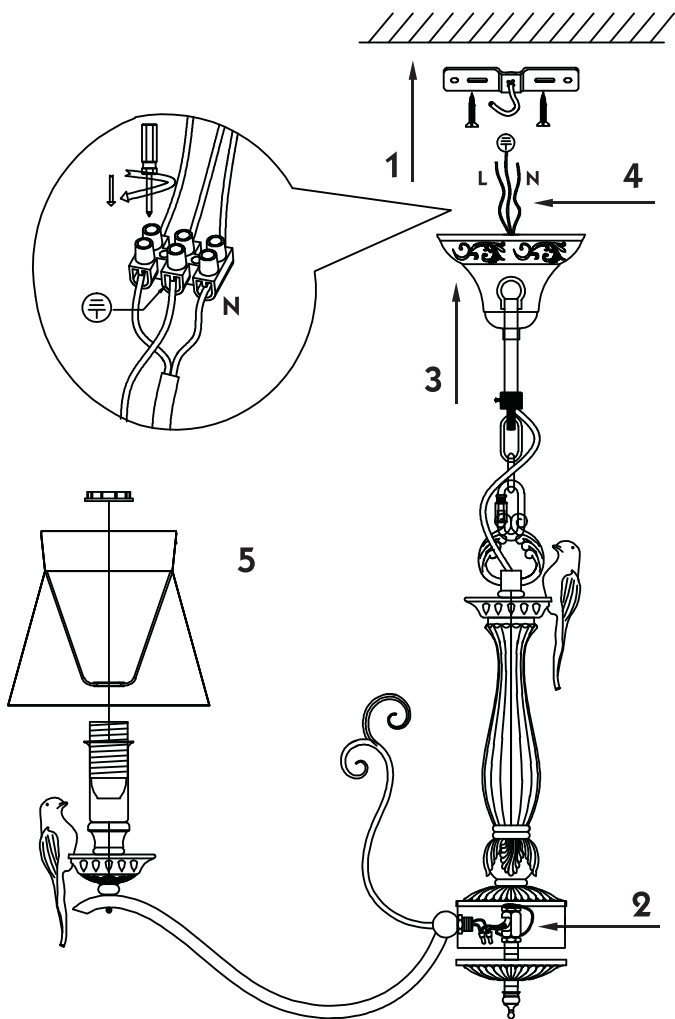

# Instruction

Collection: Elegant  
Series: Bird  
Model: ARM013-08-W  
Suspended

– Suspended

8 x E14 (40w)

**MAYTONI**  
DECORATIVE LIGHTING

[www.maytoni.de](http://www.maytoni.de)