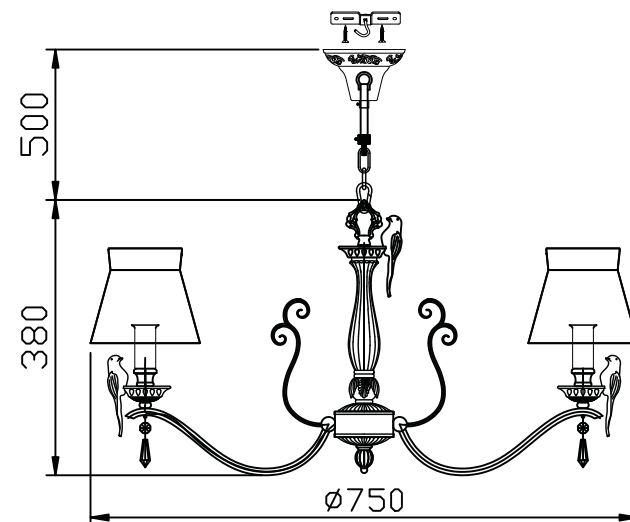

# Instruction

Collection: Elegant  
Series: Bird  
Model: ARM013-08-W  
Suspended

– Suspended

8 x E14 (40w)

**MAYTONI**  
DECORATIVE LIGHTING

[www.maytoni.de](http://www.maytoni.de)