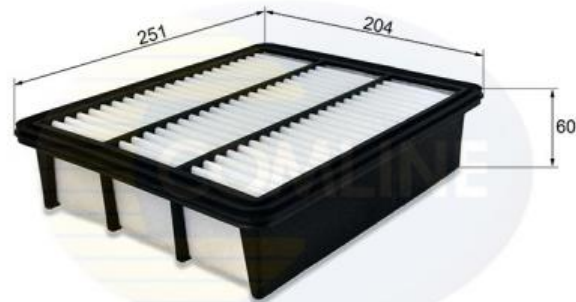

AUTO PARTS

Product Bulletin

EAF902 - Air Filter

Vehicles

MAZDA,

Technical Info

Height (mm) 60
 Length (mm) 251
 Width (mm) 204

*All dimensions are in mm.