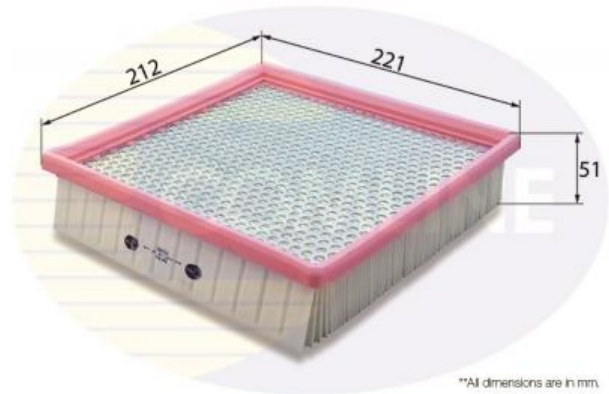

AUTO PARTS

Product Bulletin

EAF901 - Air Filter

Vehicles

CHRYSLER, JEEP,
LANCIA,

Technical Info

Height (mm) 51
Length (mm) 212
Width (mm) 221

Cross References