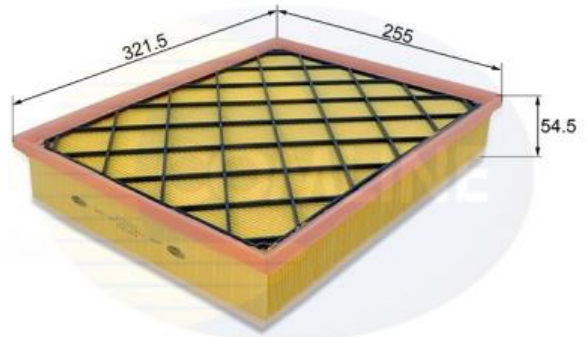

AUTO PARTS

Product Bulletin

EAF891 - Air Filter

Vehicles

BMW,

Technical Info

Height (mm) 54.5
 Length (mm) 321.5
 Width (mm) 255

*All dimensions are in mm.