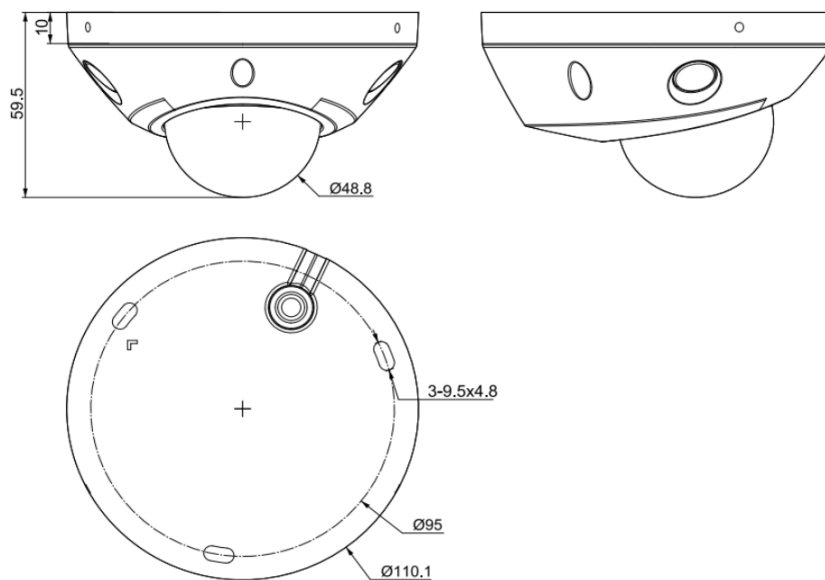

Tiandy

TC-C35PS Spec:I3/E/Y/M/H/2.8(4)mm/V4.2

5MP Mini Dome Camera

Pro Series

KEY FEATURES

- Metal Housing
- Up to 2880x1620@30fps
- S+265/H.265/H.264
- Min. illumination Color: 0.002Lux@F1.6
- Smart IR, IR Range: 30m
- Audio I/O 1/1, Alarm I/O 1/1
- Support tripwire, perimeter
- Human/Vehicle Classification
- Built-in Mic, SD Card Slot
- Operating Conditions -40°~65°, 0~95% RH
- DC12V, POE
- IP67, IK10

Tiandy

Feature	
Alarm Trigger	Voltage Alarm,Disk Full,Disk R/W Error,IP Address Conflict,MAC Address Conflict,FTP Server Exception ,Event Input, Event Output,Motion Detection,Mask Alarm
Video Analytics	Human/Vehicle Classification,Tripwire,Perimeter
Network	
ANR	Yes
Protocols	HTTP,HTTPS,TCP/IP,UDP,UPnP,ICMP,IGMP,SNMP,DHCP,DNS,DDNS,Easy DDNS,NTP,SSL,802.1X,QoS,IPv4,IPv6,PPPOE,SSH,Unicast,Multicast,RTCP,ARP
System Compatibility	onvif Profile S/T/G,CGI,MILSTONE,RTMP
Remote Connection	2
Client	Easy7,EasyLive Plus
Web	IE,Firefox,Edge,Safari,Chrome
Interface	
Communication Interface	1 RJ45 10M/ 100M self adaptive Ethernet port
Audio I/O	1/1
Alarm I/O	1/1
Built-In Mic	Yes
Built-In Speaker	N/A
Reset Button	Yes
On-board storage	Built-in MicroSD card slot,up to 512 GB
General	
Web Client Language	18 languages English,Russian,Spanish,Korean,Italian,Turkish,Simple Chinese,Traditional Chinese,Thai,French,Polish,Dutch,Hebrew,Arabic,Vietnamese,German,Ukrainian,Portuguese
Operating Conditions	-40°C~65°C,0~95%RH
Power Supply	DC12V±25%,PoE(802.3af)
Power Consumption	≤7W
Protection	IP67,IK10
Heater	N/A
Boundary Dimensions	110mmx110mmx60mm
Package Dimensions	138mmx138mmx110mm
GrossWeight	0.5kg
NetWeight	0.4kg

* Listed resolutions are only selectable options. It does not mean that all streams can work at their maximum resolution at the same time.

Tiandy

AVAILABLE MODEL

TC-C35PS Spec:I3/E/Y/M/H/2.8(4)mm/V4.2

DIMENSIONS