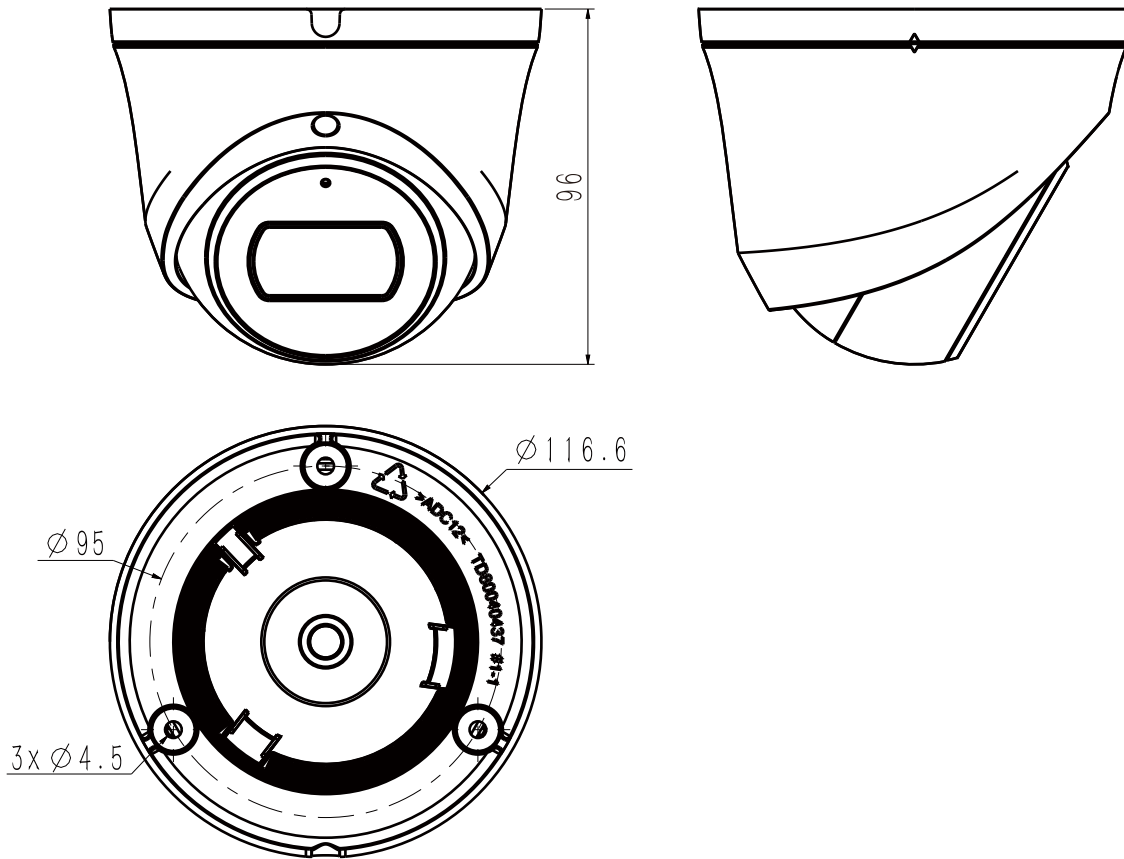

Tiandy

DIMENSIONS (Unit: mm)

ACCESSORIES

A29

Tiandy Technologies Co.,Ltd.

Email: sales@tiandy.com
Website: en.tiandy.com

Tel: +86-22-58596065
Fax: +86-22-58596048