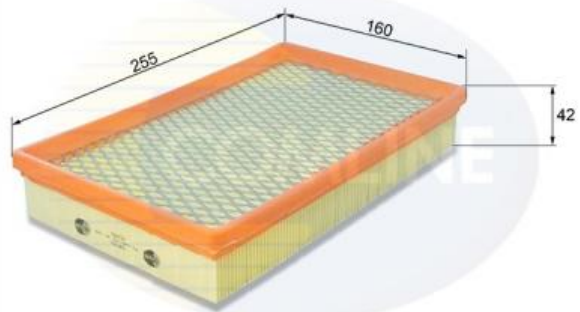

AUTO PARTS

Product Bulletin

EAF890 - Air Filter

Vehicles

CHRYSLER,

Technical Info

Height (mm) 42
 Length (mm) 255
 Width (mm) 160

*All dimensions are in mm.