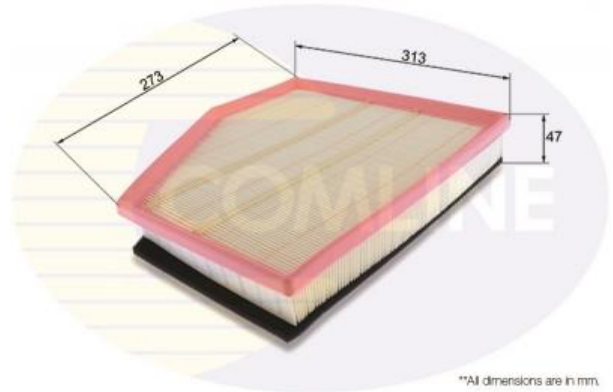

AUTO PARTS

Product Bulletin

EAF864 - Air Filter

Vehicles

ALPINA, BMW,

Technical Info

Height (mm) 47
 Length (mm) 313
 Width (mm) 273

*All dimensions are in mm.