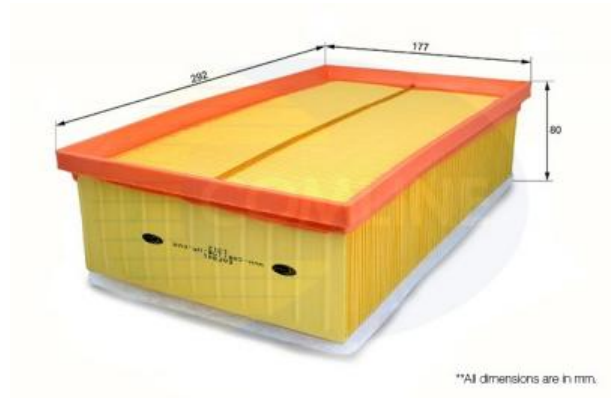

### Technical Info

Height (mm)	80
Length (mm)	292
Part Info	With pre-filter
Supplementary Article Info 2	For cold climates
Width (mm)	177