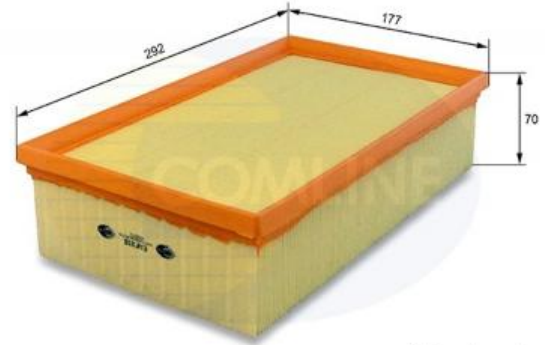

AUTO PARTS

Product Bulletin

EAF818 - Air Filter

Vehicles

AUDI, BMW, SEAT, SKODA, VW,

Technical Info

Height (mm) 70
 Length (mm) 292
 Width (mm) 177

**All dimensions are in mm.