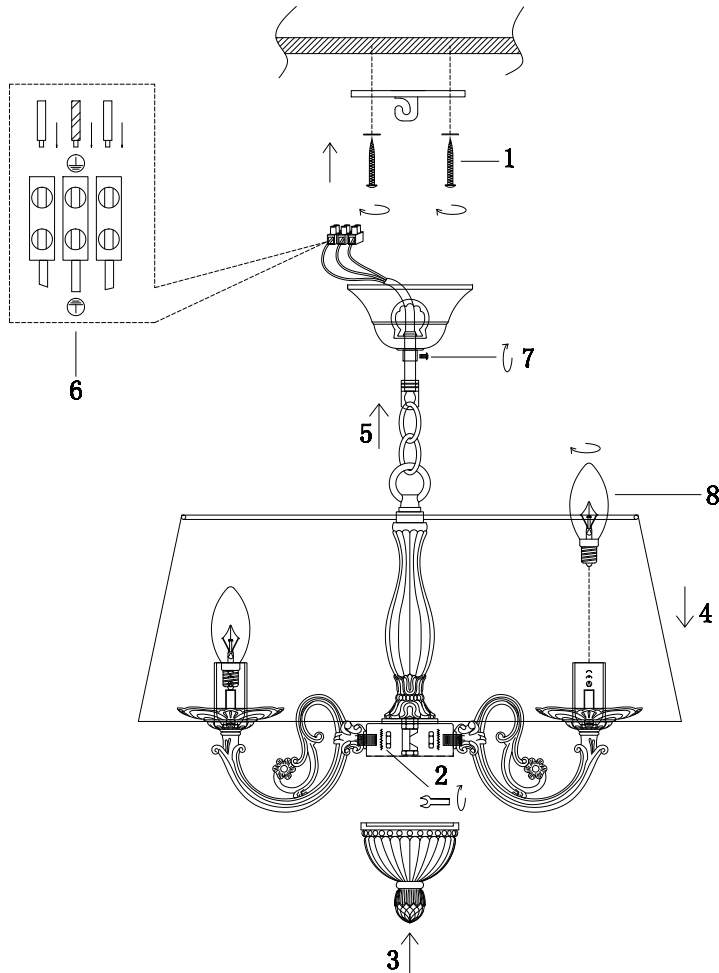

# Instruction

FR2686PL-04W

4 x E14 (40W)

Model: FR2686PL-04W

Series: Jasmine

Ceiling Lamps