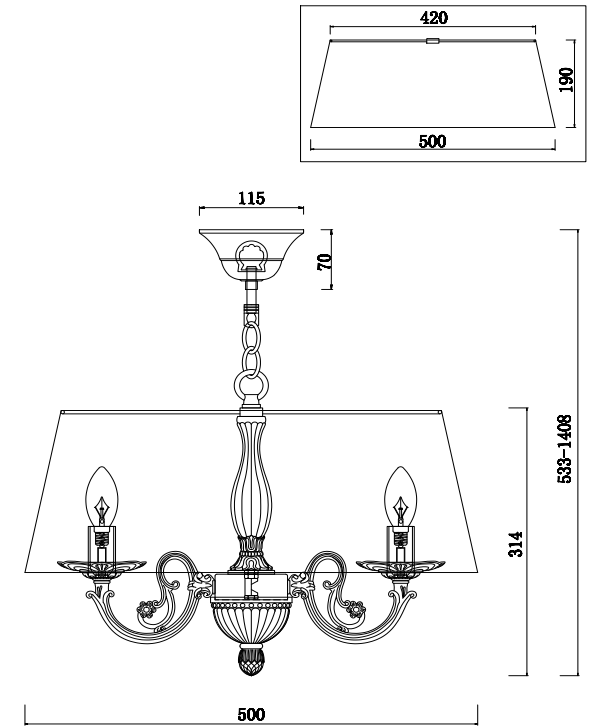

# Instruction

FR2686PL-04W

4 x E14 (40W)

Model: FR2686PL-04W

Series: Jasmine

Ceiling Lamps