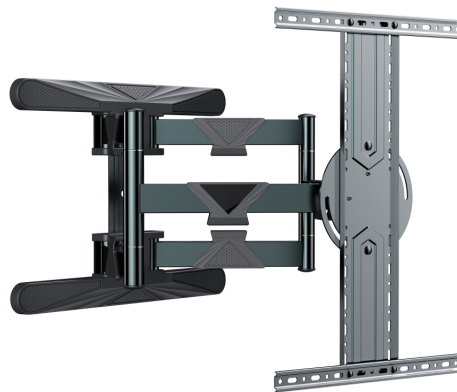

WM-80STR-01

Rotating full motion TV wall mount, 40" - 80"

- Position your screen perfectly
- Lightweight and maneuverable design

Features

- Double arm full-motion TV wall mount with rotation function
- Supports most 40" 80" LCD/LED TV's
- VESA compatible, max. 600 mm x 400 mm
- Wall distance 61 506 mm
- Allows up to 100 degrees swivel and 10 degrees tilting
- Max. 90 degrees rotation: allows to position your TV in both portrait and landscape mode
- Practical cable guides on the arms
- Includes all necessary installation materials

Package contents

Wall mount elements
Installation accessories kit
Installation manual

Specifications

Material: Steel

Screen size: 40 80"

VESA: 100 x 100 600 x 400 mm

Tilt: -3/+7°

Level adjust: ±3°

Swivel: ±50°

Rotation: 90°

Wall distance: 61 506 mm

Weight capacity: 50 kg / 110 lbs

Certificates