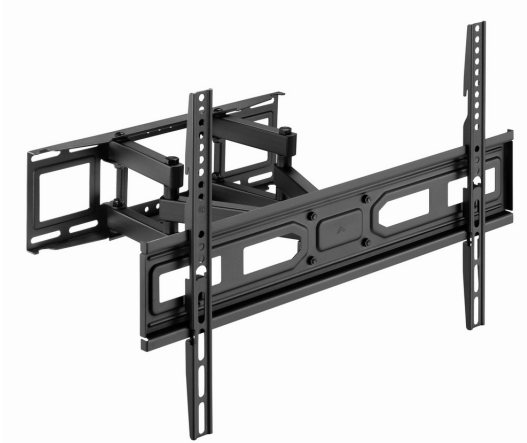

WM-80ST-03

TV wall mount (full-motion), 37" - 80"

- Position your screen perfectly
- Lightweight and maneuverable design

Features

- Double-arm full-motion TV wall mount
- Supports most 37" 80" LCD TV's
- VESA compatible, max. 600 mm x 400 mm
- Allows up to 120 degrees swivel and 18 degrees tilting
- Distance to wall: 67 355 mm
- Includes all necessary installation materials

Packaging

Q'ty in crtn, pcs	4
Crtn volume, CUM	0.044649
Crtn weight, kgs	16.27
Individual package size LxWxH:	645x155x62 mm
Carton size LxWxH:	660x330x205 mm
Country of origin	CN
Barcode	8716309127783
Customs code	8302500000

Package contents

Wall mount elements
Installation accessories kit
Installation manual

Certificates

Specifications

Material: steel, plastic
Surface finish: powder coating
Color: black
Fit screen size: 37" 80"
VESA compatible: 100 x 100, 100 x 150, 100 x 200, 150 x 100, 150 x 150, 200 x 100, 200 x 200, 300 x 200, 300 x 300, 400 x 200, 400 x 300, 400 x 400, 600 x 200, 600 x 300, 600 x 400 mm
Weight capacity: 40 kg
Profile: 67 ~ 355 mm
Tilt range: +3 ° ~ -15 °
Swivel range: +60 ° ~ -60 °
Screen level: +3 ° ~ -3 °
Installation: solid wall, double stud (406 mm)
Cable management: yes
Net weight: 3.6 kg
Dimensions: 355 x 640 x 420 mm