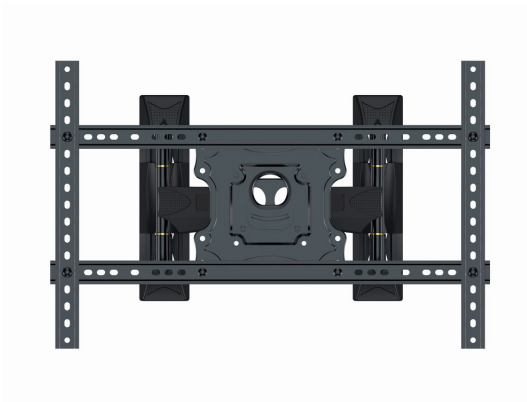

## Full-motion TV wall mount, 32" - 75"

- Position your screen perfectly
- Lightweight and maneuverable design

### Features

- Premium double arm full-motion TV wall mount
- Supports most 32" 75" LCD/LED TV's
- VESA compatible, max. 600 mm x 400 mm
- Wall distance 55 490 mm
- Allows up to 100 degrees rotation and 13 degrees tilting
- Practical cable guides on the arms
- Suitable for corner installation
- Includes all necessary installation materials

### Specifications

Material: Steel

Screen size: 32 75"

VESA: 100 x 100 600 x 400 mm

Tilt: -5/+8°

Level adjust: ±4°

Swivel: ±50°

Wall distance: 55 490 mm

Weight capacity: 45.5 kg / 100 lbs