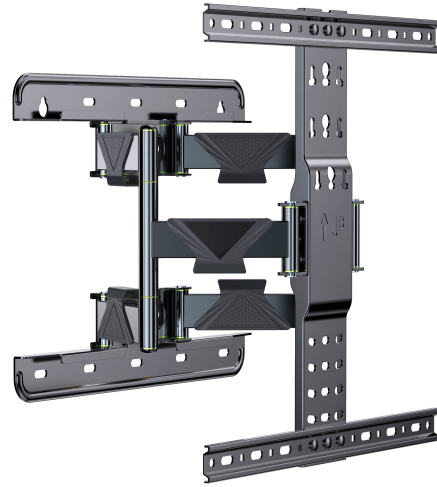

## Full-motion TV wall mount, 32"-65"

- Position your screen perfectly
- Lightweight and maneuverable design
- Just 23 mm wall distance, your TV will look like a painting on the wall

### Features

- Double arm full-motion TV wall mount
- Supports most 32" 65" LCD/LED TV's
- VESA compatible, max. 400 mm x 400 mm
- Wall distance 23 284 mm
- Allows up to 50 degrees swivel and 10 degrees tilting
- Practical cable guides on the arms
- Includes all necessary installation materials

### Specifications

Material: Steel

Screen size: 32 65"

VESA: 200 x 200 400 x 400 mm

Tilt:  $\pm 5^\circ$

Level adjust:  $\pm 2^\circ$

Swivel:  $\pm 25^\circ$

Wall distance: 23 284 mm