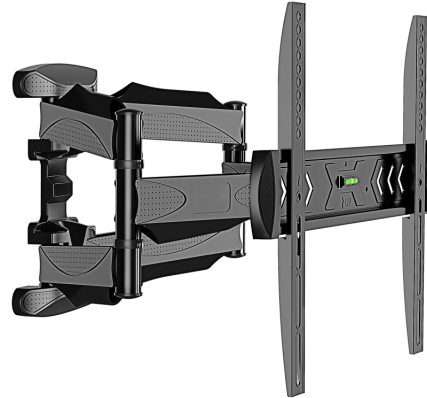

WM-58ST-01

## Premium full-motion TV wall mount, 32"-58"

- Position your screen perfectly
- Lightweight and maneuverable design

### Features

- Premium single-arm full-motion TV wall mount
- Supports most 32" 58" LCD/LED TV's
- VESA compatible, max. 400 mm x 400 mm
- Wall distance 60 470 mm
- Allows up to 80 degrees swivel and 12 degrees tilting
- Practical cable guides on the arms
- Includes all necessary installation materials

### Specifications

Material: Steel

Screen size: 32 58"

VESA: 100 x 100 400 x 400 mm

Tilt: -2/+10°

Level adjust: ±4°

Swivel: ±40°

Wall distance: 60 470 mm