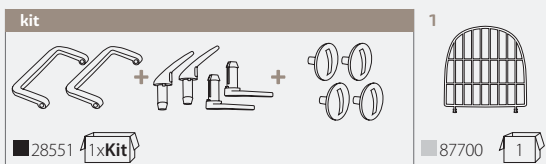

New Design

Maniglia ergonomica
Ergonomic handle

Optional Puf Linus

87496

80448R

80449R

80496R

mixed colours

→ 52,5 ↓ 32 ↑ 34,5 cm

→ 54 ↓ 74 ↑ 34 cm - Vol. 0,136 m³

fish and turtles

second life

cats & dogs

rodents

birds

fish and turtles