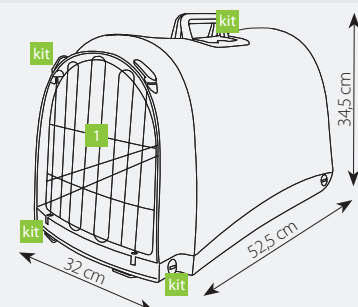

New Design

Maniglia ergonomica
Ergonomic handle

Optional Puf Linus

87496

80448R

80449R

80496R

mixed colours

→ 52,5 ↓ 32 ↑ 34,5 cm

→ 54 ↓ 74 ↑ 34 cm - Vol. 0,136 m³

fish and turtles

second life

cats & dogs

rodents

birds

fish and turtles