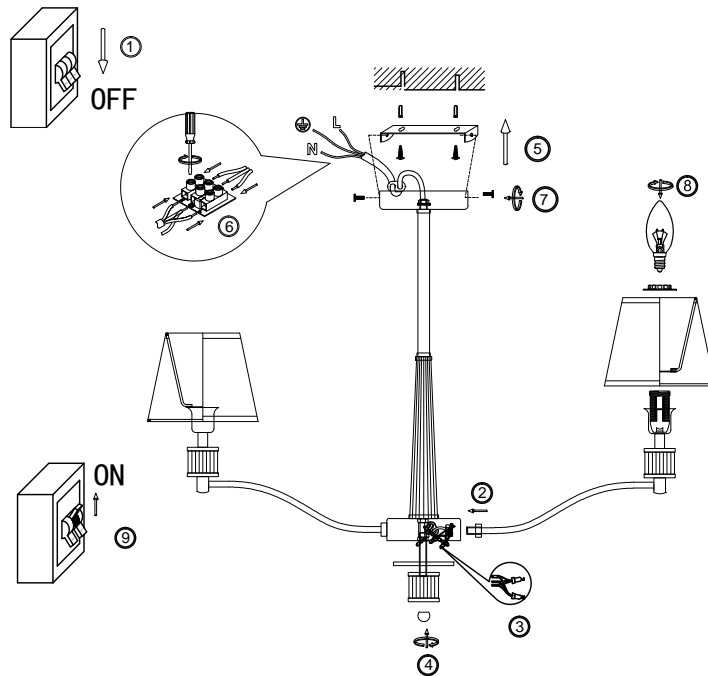

FREYA
TRADITION OF QUALITY

Instruction

FR5020PL-08CH

8 x E14 (40W)

Model: FR5020PL-08CH
Series: Clarissa

Ceiling Lamps