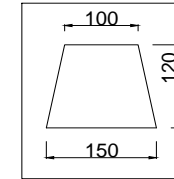

FREYA
TRADITION OF QUALITY

Instruction

FR5020PL-08CH

8 x E14 (40W)

Model: FR5020PL-08CH
Series: Clarissa

Ceiling Lamps