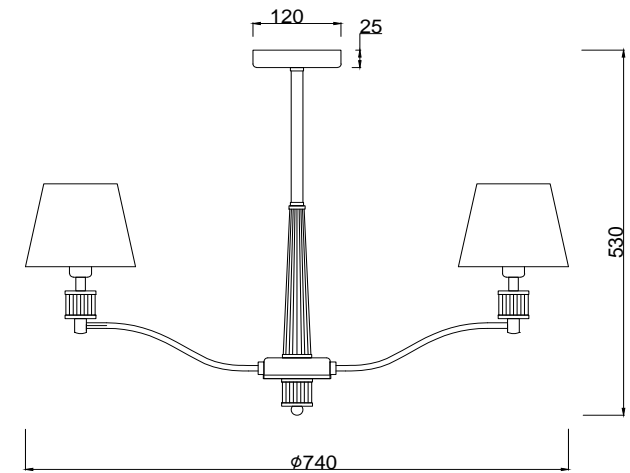

FREYA
TRADITION OF QUALITY

Instruction

FR5020PL-08CH

8 x E14 (40W)

Model: FR5020PL-08CH
Series: Clarissa

Ceiling Lamps