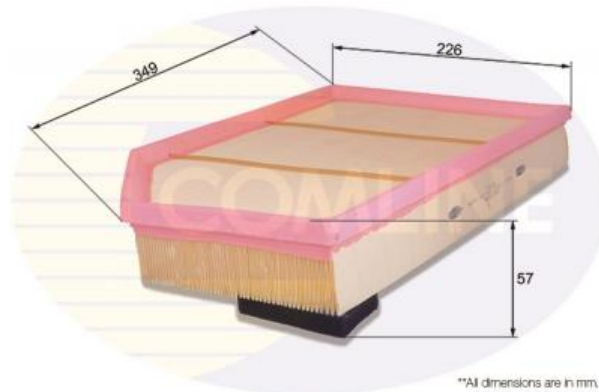

AUTO PARTS

Product Bulletin

EAF729 - Air Filter

Vehicles

VOLVO,

Technical Info

Height (mm) 57
 Length (mm) 349
 Width (mm) 226

*All dimensions are in mm.