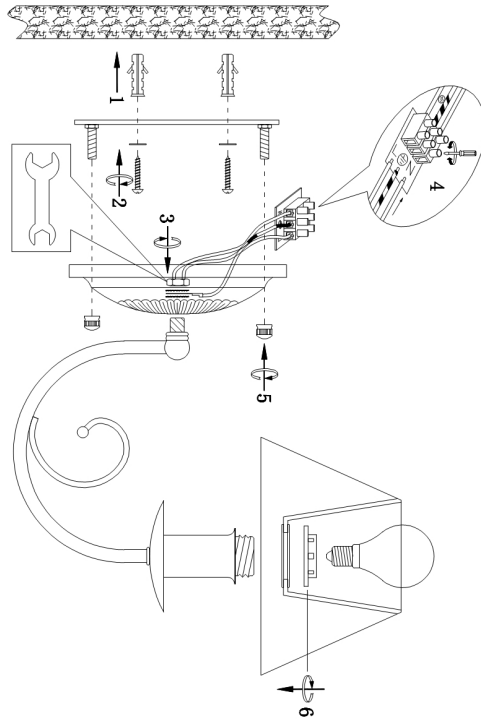

FREYA
TRADITION OF QUALITY

INSTRUCTION

Model: FR2537WL-01W

Wall Lamp

1 x E14 (60W)

FREYA-LIGHT.COM