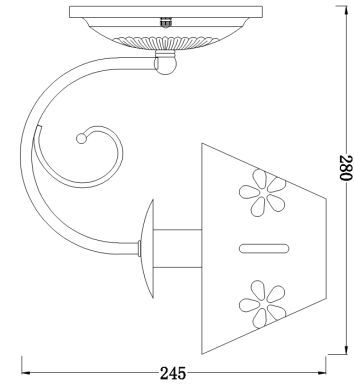

FREYA
TRADITION OF QUALITY

INSTRUCTION

Model: FR2537WL-01W

Wall Lamp

1 x E14 (60W)

FREYA-LIGHT.COM