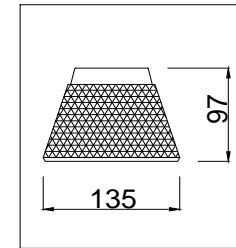

# Instruction

FR2011WL-01CH

1 x E14 (40W)

Model: FR2011WL-01CH  
Series: Enrica

Wall Lamps