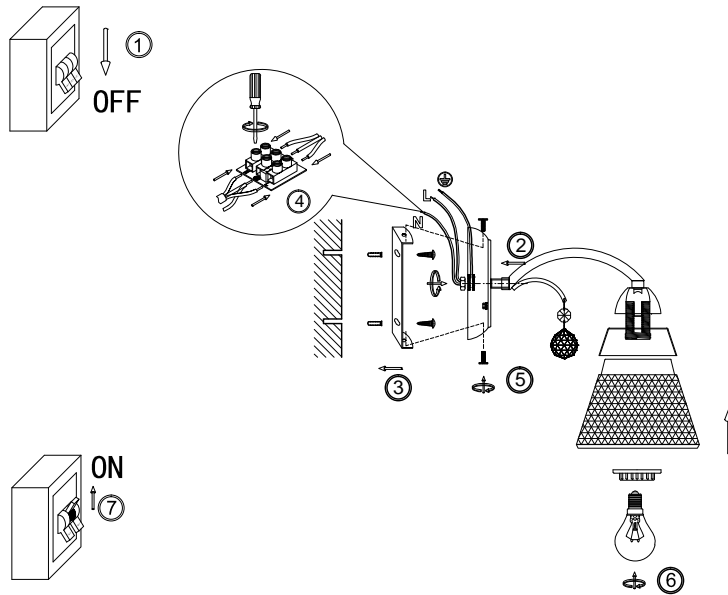

# Instruction

FR2011WL-01CH

1 x E14 (40W)

Model: FR2011WL-01CH  
Series: Enrica

Wall Lamps