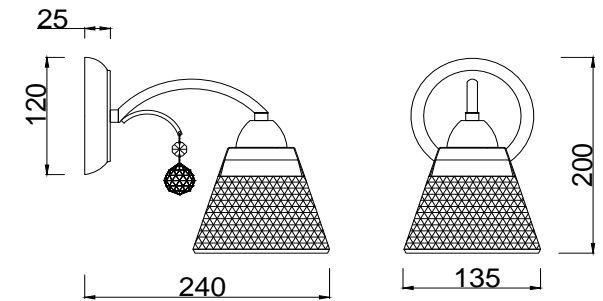

# Instruction

FR2011WL-01CH

1 x E14 (40W)

Model: FR2011WL-01CH  
Series: Enrica

Wall Lamps