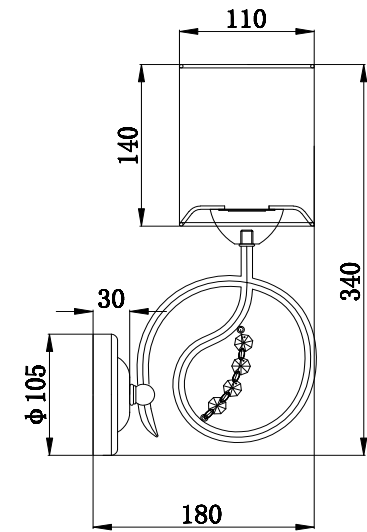

# Instruction

FR2036WL-01G

1 x E14 (40W)

Model: FR2036WL-01G  
Series: Bonadonna

Wall Lamps