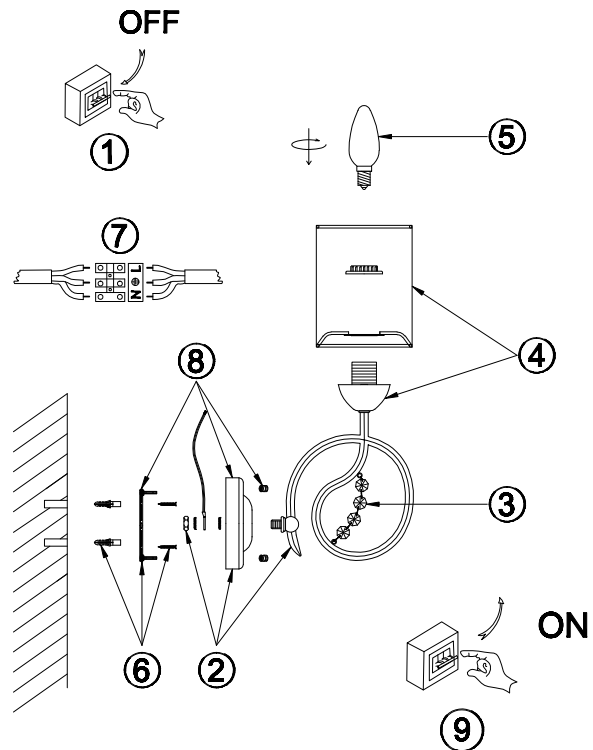

# Instruction

FR2036WL-01G

1 x E14 (40W)

Model: FR2036WL-01G  
Series: Bonadonna

Wall Lamps