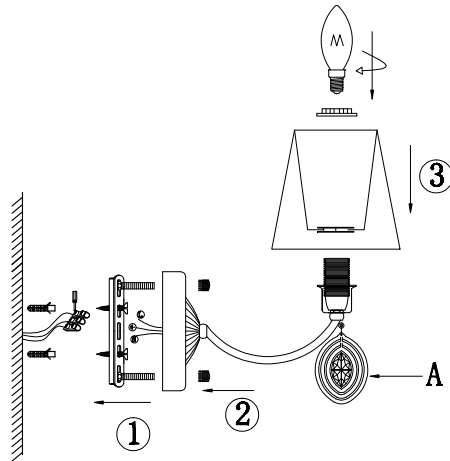

FREYA
TRADITION OF QUALITY

Instruction

FR2003WL-01CH

1 x E14 (40W)

Model: FR2003WL-01CH
Series: Luciana

Wall Lamps