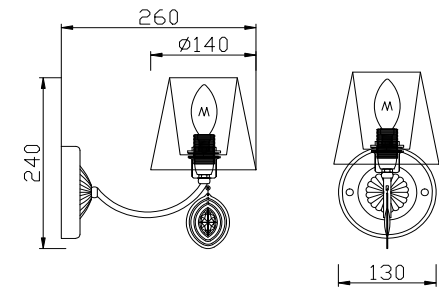

FREYA
TRADITION OF QUALITY

Instruction

FR2003WL-01CH

1 x E14 (40W)

Model: FR2003WL-01CH
Series: Luciana

Wall Lamps