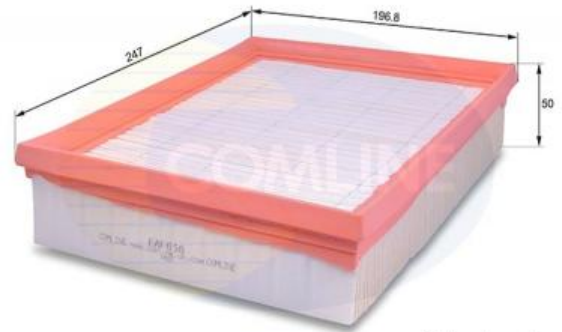

AUTO PARTS

Product Bulletin

EAF656 - Air Filter

Vehicles

RENAULT,

Technical Info

Height (mm) 50
 Length (mm) 247
 Width (mm) 196.8

**All dimensions are in mm.