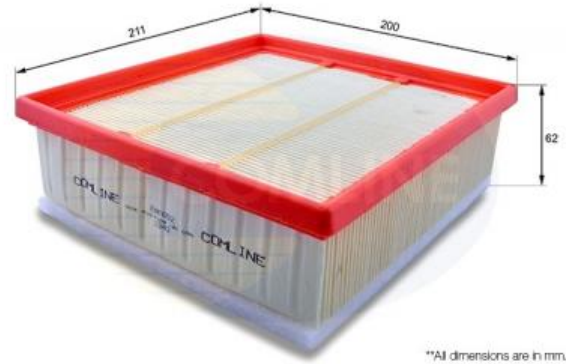

AUTO PARTS

Product Bulletin

EAF652 - Air Filter

Vehicles

OPEL, VAUXHALL,

Technical Info

Height (mm) 62
 Length (mm) 211
 Width (mm) 200

Cross References