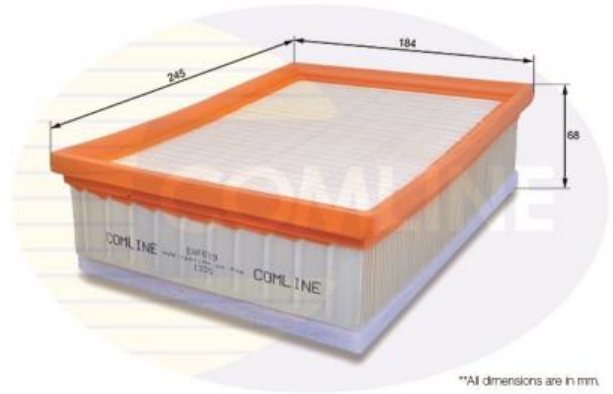

AUTO PARTS

Product Bulletin

EAF629 - Air Filter

Vehicles

CITROEN, PEUGEOT,

Technical Info

Height (mm) 68
 Length (mm) 245
 Width (mm) 184

*All dimensions are in mm.