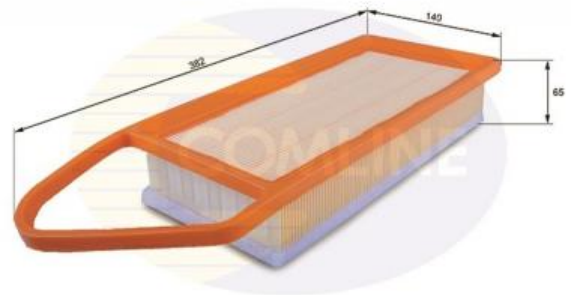

### Technical Info

Height (mm) 65  
 Length (mm) 382  
 Width (mm) 140

\*\*All dimensions are in mm.