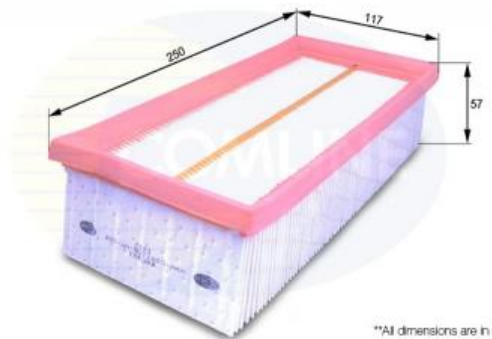

### Technical Info

Height (mm) 57  
 Length (mm) 250  
 Width (mm) 117

\*\*All dimensions are in mm.