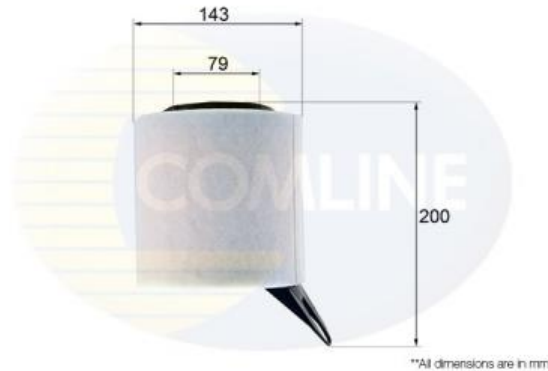

AUTO PARTS

Product Bulletin

EAF583 - Air Filter

Vehicles

BMW,

Technical Info

| | |
|---------------------|-----|
| Height (mm) | 200 |
| Inner Diameter (mm) | 79 |
| Outer Diameter (mm) | 143 |

Cross References