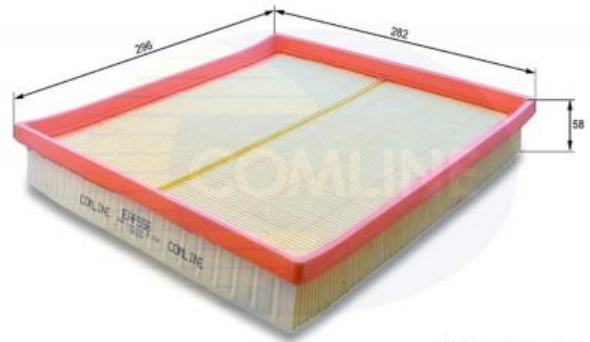

AUTO PARTS

Product Bulletin

EAF558 - Air Filter

Vehicles

NISSAN, OPEL, RENAULT, VAUXHALL,

Technical Info

Height (mm) 58
 Length (mm) 296
 Width (mm) 282

**All dimensions are in mm.