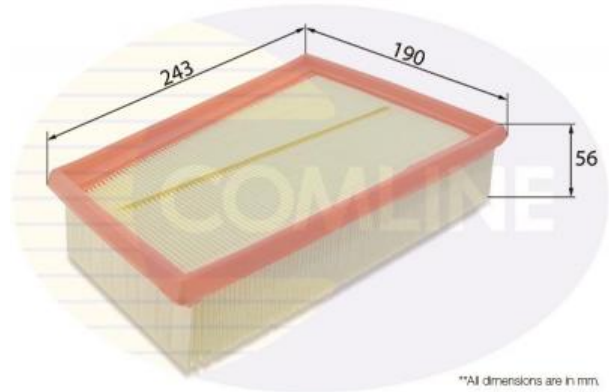

AUTO PARTS

Product Bulletin

EAF506 - Air Filter

Vehicles

RENAULT,

Technical Info

Height (mm) 56
 Length (mm) 243
 Width (mm) 190

*All dimensions are in mm.