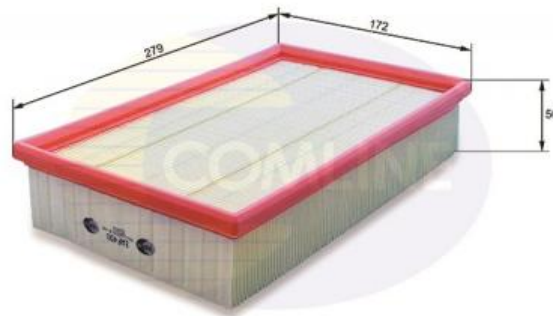

AUTO PARTS

Product Bulletin

EAF490 - Air Filter

Vehicles

FORD, VOLVO,

Technical Info

Height (mm) 50
 Length (mm) 279
 Width (mm) 172

**All dimensions are in mm.