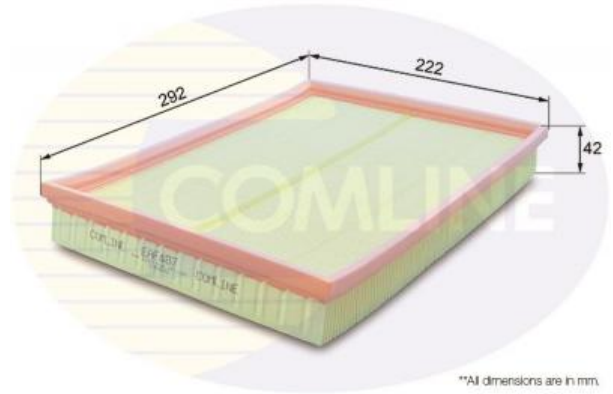

AUTO PARTS

Product Bulletin

EAF487 - Air Filter

Vehicles

OPEL, VAUXHALL,

Technical Info

Height (mm) 42
 Length (mm) 292
 Width (mm) 222

*All dimensions are in mm.