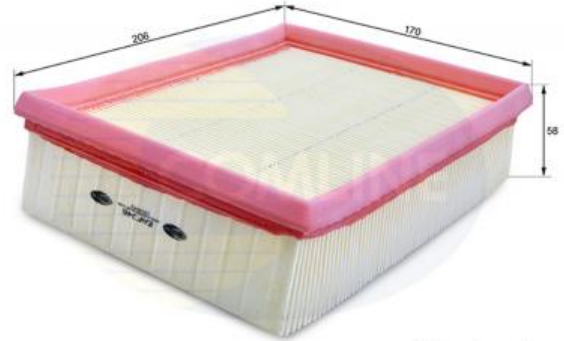

AUTO PARTS

Product Bulletin

EAF346 - Air Filter

Vehicles

CITROEN, PEUGEOT,

Technical Info

Height (mm) 58
 Length (mm) 206
 Width (mm) 170

**All dimensions are in mm.