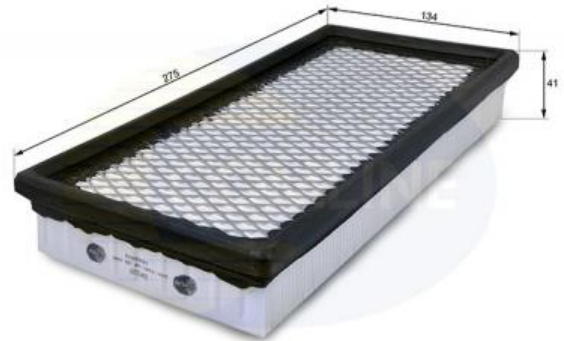

### Technical Info

Height (mm) 41  
 Length (mm) 275  
 Width (mm) 134

\*\*All dimensions are in mm.