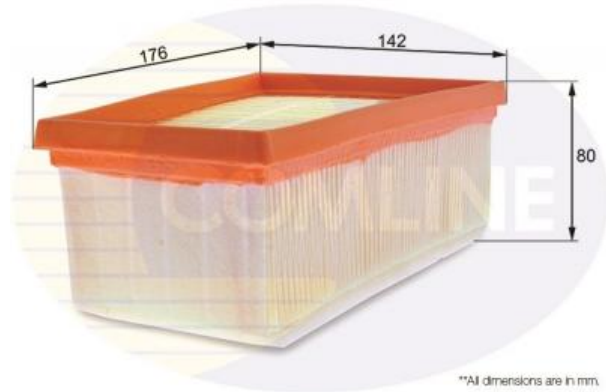

AUTO PARTS

Product Bulletin

EAF107 - Air Filter

Vehicles

DACIA, NISSAN, OPEL, RENAULT, VAUXHALL,

Technical Info

Height (mm)	80
Length (mm)	176
Width (mm)	142

*All dimensions are in mm.