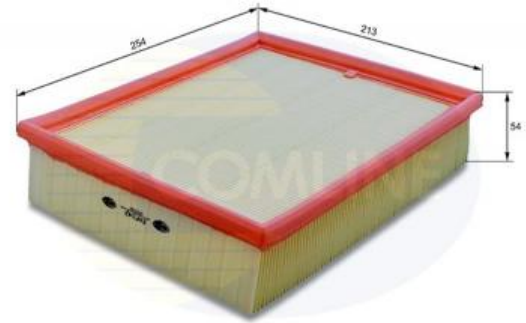

AUTO PARTS

Product Bulletin

EAF042 - Air Filter

Vehicles

AUDI, BITTER, BMW, IRMSCHER, OPEL, SKODA, VAUXHALL, VW,

Technical Info

Height (mm)	54
Length (mm)	254
Width (mm)	213

**All dimensions are in mm.