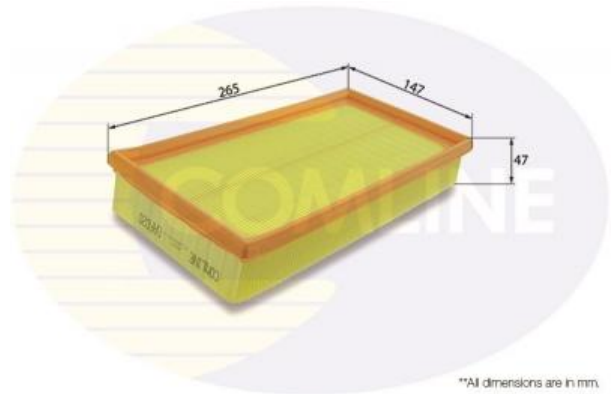

AUTO PARTS

Product Bulletin

EAF020 - Air Filter

Vehicles

FORD,

Technical Info

Height (mm) 47
 Length (mm) 265
 Width (mm) 147

*All dimensions are in mm.