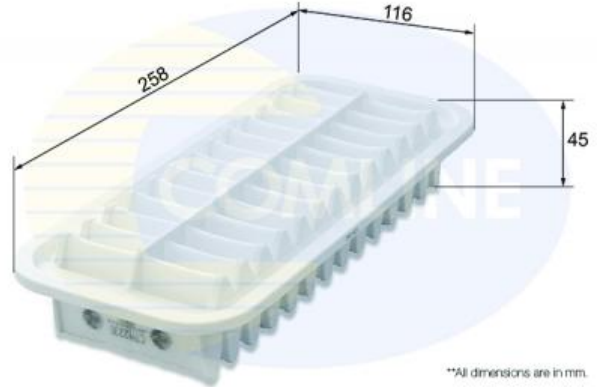

AUTO PARTS

Product Bulletin

CTY12230 - Air Filter

Vehicles

CITROEN, DAIHATSU, PEUGEOT, SUBARU, TOYOTA,

Technical Info

Height (mm)	45
Length (mm)	258
Width (mm)	116

**All dimensions are in mm.