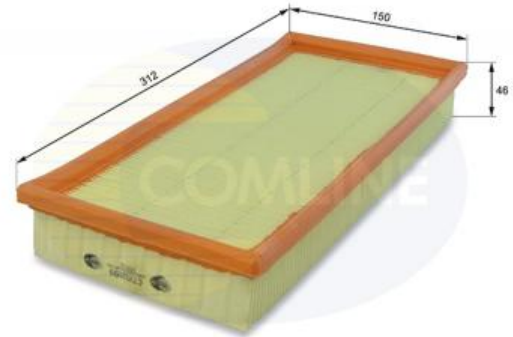

AUTO PARTS

Product Bulletin

CTY12199 - Air Filter

Vehicles

PONTIAC, TOYOTA,

Technical Info

Height (mm)	46
Length (mm)	312
Width (mm)	150

**All dimensions are in mm.